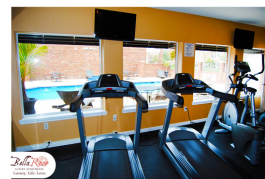

- **Open Concept Kitchen & Living**
- **Granite Countertops**
- **Mosaic Backsplash**
- **Separate Pantry**
- **Custom 42-inch Cabinetry**
- **Gourmet Prep Island Extension**
- **GE Appliances:**
- **Refrigerator with Ice Maker**
- **Self Cleaning Oven**
- **Dishwasher**
- **Stackable Washers and Dryers**
- **Spacious bedroom walk-in Closet**
- **All Tile Flooring**
- **Digital Thermostat**
- **Pendant Lighting**
- **Expansive 9 Foot Ceilings**
- **2in Faux Wood Blinds**
- **Ceiling fans though out apartment**
- **Easy Pool and Gym Access Equipped with Cardio Machines, Strength Equipment & Free Weights**
- **Security Cameras**
- **Effective Door Security on All Plans**
- **Energy Efficient Apartments**