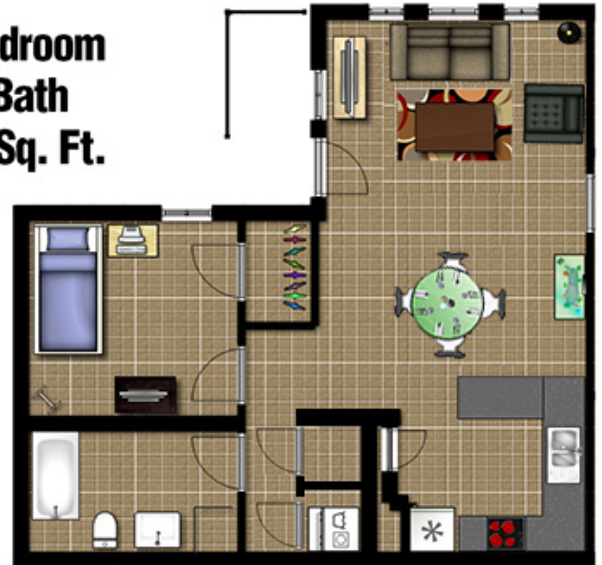

## Floor Plan 1 Bedroom

**1 Bedroom  
1 Bath  
698 Sq. Ft.**

The apartment amenities offered to all residents at Bella Rose Luxury Apartments are like no other which allow you to enjoy the luxury, life and love. The modern urban resident seeks relief from stress at the end of each day, and this above all is what Bella Rose strives to provide.