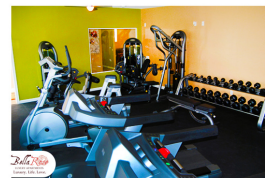

- **Open Concept Kitchen & Living**
- **Granite Countertops**
- **Mosaic Backsplash**
- **Separate Pantry**
- **Custom 42-inch Cabinetry**
- **Gourmet Prep Island Extension**
- **GE Appliances:**
- **Refrigerator with Ice Maker**
- **Self Cleaning Oven**
- **Dishwasher**
- **Stackable Washers and Dryers**
- **Spacious bedroom walk-in Closet**
- **All Tile Flooring**
- **Digital Thermostat**
- **Pendant Lighting**
- **Expansive 9 Foot Ceilings**
- **2in Faux Wood Blinds**
- **Ceiling fans though out apartment**
- **Easy Pool and Gym Access Equipped with Cardio Machines, Strength Equipment & Free Weights**
- **Security Cameras**
- **Effective Door Security on All Plans**
- **Energy Efficient Apartments**