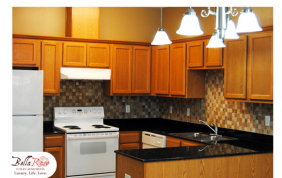

- **Open Concept Kitchen & Living**
- **Granite Countertops**
- **Mosaic Backsplash**
- **Separate Pantry**
- **Custom 42-inch Cabinetry**
- **Gourmet Prep Island Extension**
- **GE Appliances:**
- **Refrigerator with Ice Maker**
- **Self Cleaning Oven**
- **Dishwasher**
- **Stackable Washers and Dryers**
- **Spacious bedroom walk-in Closet**
- **All Tile Flooring**
- **Digital Thermostat**
- **Pendant Lighting**
- **Expansive 9 Foot Ceilings**
- **2in Faux Wood Blinds**
- **Ceiling fans though out apartment**
- **Easy Pool and Gym Access Equipped with Cardio Machines, Strength Equipment & Free Weights**
- **Security Cameras**
- **Effective Door Security on All Plans**
- **Energy Efficient Apartments**