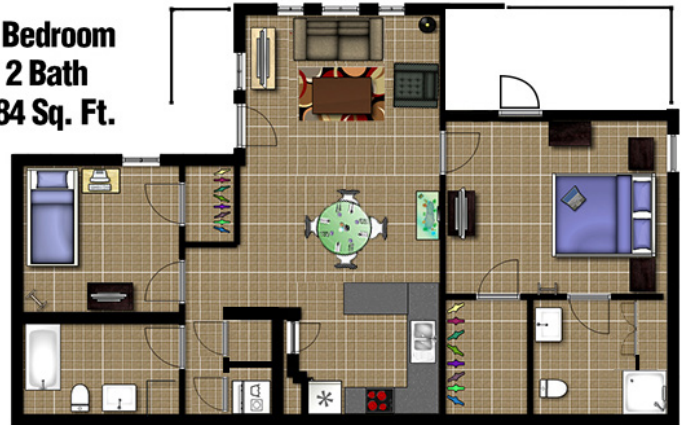

LUXURY APARTMENTS

Luxury. Life. Love.

Floor Plan 2 Bedroom

The apartment amenities offered to all residents at Bella Rose Luxury Apartments are like no other which allow you to enjoy the luxury, life and love. The modern urban resident seeks relief from stress at the end of each day, and this above all is what Bella Rose strives to provide.

**2 Bedroom
2 Bath
984 Sq. Ft.**

- **Open Concept Kitchen & Living**
- **Granite Countertops**
- **Mosaic Backsplash**
- **Separate Pantry**
- **Custom 42-inch Cabinetry**
- **Gourmet Prep Island Extension**
- **GE Appliances:**
- **Refrigerator with Ice Maker**
- **Self Cleaning Oven**
- **Dishwasher**
- **Stackable Washer and Dryer**
- **Spacious Master Bedroom w/ large walkin closet**
- **Linnen closet and built in hamper in the Master Bathroom**
- **Standup shower in Master Bathroom**
- **All Tile Flooring**
- **Digital Thermostat**
- **Pendant Lighting**
- **Expansive 9 Foot Ceilings**
- **2in Faux Wood Blinds**
- **Ceiling fans though out apartment**
- **Private Balcony**
- **Easy Pool and Gym Access Equipped with Cardio Machines, Strength Equipment & Free Weights**
- **Security Cameras**
- **Effective Door Security on All Plans**
- **Energy Efficient Apartments**