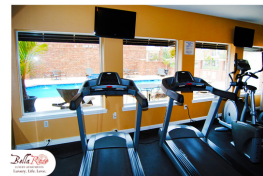

**2 Bedroom
2 Bath
984 Sq. Ft.**

- **Open Concept Kitchen & Living**
- **Granite Countertops**
- **Mosaic Backsplash**
- **Separate Pantry**
- **Custom 42-inch Cabinetry**
- **Gourmet Prep Island Extension**
- **GE Appliances:**
- **Refrigerator with Ice Maker**
- **Self Cleaning Oven**
- **Dishwasher**
- **Stackable Washer and Dryer**
- **Spacious Master Bedroom w/ large walkin closet**
- **Linnen closet and built in hamper in the Master Bathroom**
- **Standup shower in Master Bathroom**
- **All Tile Flooring**
- **Digital Thermostat**
- **Pendant Lighting**
- **Expansive 9 Foot Ceilings**
- **2in Faux Wood Blinds**
- **Ceiling fans though out apartment**
- **Private Balcony**
- **Easy Pool and Gym Access Equipped with Cardio Machines, Strength Equipment & Free Weights**
- **Security Cameras**
- **Effective Door Security on All Plans**
- **Energy Efficient Apartments**