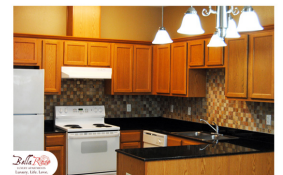

**2 Bedroom
2 Bath
984 Sq. Ft.**

- **Open Concept Kitchen & Living**
- **Granite Countertops**
- **Mosaic Backsplash**
- **Separate Pantry**
- **Custom 42-inch Cabinetry**
- **Gourmet Prep Island Extension**
- **GE Appliances:**
- **Refrigerator with Ice Maker**
- **Self Cleaning Oven**
- **Dishwasher**
- **Stackable Washer and Dryer**
- **Spacious Master Bedroom w/ large walkin closet**
- **Linnen closet and built in hamper in the Master Bathroom**
- **Standup shower in Master Bathroom**
- **All Tile Flooring**
- **Digital Thermostat**
- **Pendant Lighting**
- **Expansive 9 Foot Ceilings**
- **2in Faux Wood Blinds**
- **Ceiling fans though out apartment**
- **Private Balcony**
- **Easy Pool and Gym Access Equipped with Cardio Machines, Strength Equipment & Free Weights**
- **Security Cameras**
- **Effective Door Security on All Plans**
- **Energy Efficient Apartments**