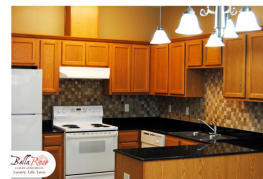

816 Travis | Mission, TX. 78572

Phone: 956.584.7673

Fax: 956.584.7674

CustomerService@BellaRoseLuxApts.com

Floor plans are artist's rendering. All dimensions are approximate. Actual product and specifications may vary in dimension or detail. Not all features are available in every apartment. Prices and availability are subject to change. Please see a representative for details.