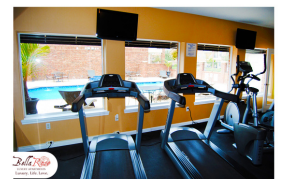

816 Travis | Mission, TX. 78572

Phone: 956.584.7673

Fax: 956.584.7674

CustomerService@BellaRoseLuxApts.com

Floor plans are artist's rendering. All dimensions are approximate. Actual product and specifications may vary in dimension or detail. Not all features are available in every apartment. Prices and availability are subject to change. Please see a representative for details.